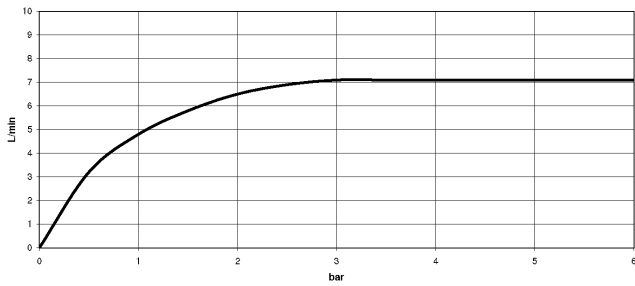

SYMETRICS Deck-mounted basin spout with pop-up waste - Brushed Platinum

13 713 980

- 165mm projection
- fixed spout
- circular, air-enriched flow
- height of mixer 230 mm
- height up to aerator 205 mm
- hole diameter 35 mm
- 2x screw-in M 10 x 1 pressure hose, leak-tested
- rosette 60 x 60 mm
- max. flow 7 l/min
- lead-free

Only suitable for basins with an overflow.

SYMETRICS Deck-mounted basin spout with pop-up waste - Brushed Platinum

13 713 980

mm [inches]

Flow rate chart

Certificates

ETA_18519.

LGA_18651.