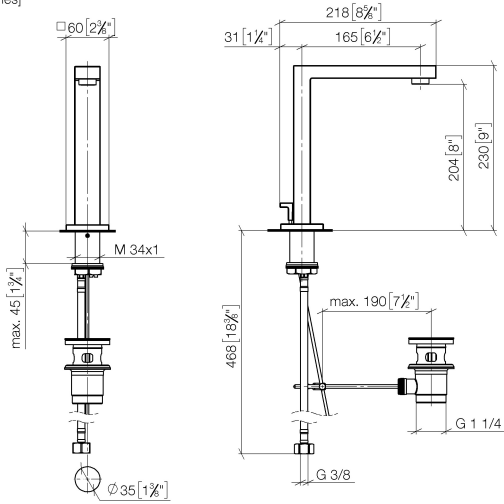

SYMETRICS Deck-mounted basin spout with pop-up waste - Brushed Platinum

13 713 980

- 165mm projection
- fixed spout
- circular, air-enriched flow
- height of mixer 230 mm
- height up to aerator 205 mm
- hole diameter 35 mm
- 2x screw-in M 10 x 1 pressure hose, leak-tested
- rosette 60 x 60 mm
- max. flow 7 l/min
- lead-free

Only suitable for basins with an overflow.

SYMETRICS Deck-mounted basin spout with pop-up waste - Brushed Platinum

13 713 980

mm [inches]

Flow rate chart

Certificates

ETA_18519.

LGA_18651.

SYMETRICS Deck-mounted basin spout with pop-up waste - Brushed Platinum

13 713 980